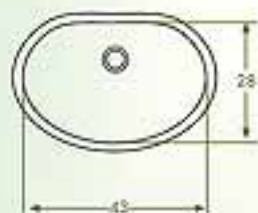

BR: Bronce | BR: Brass

452

10 1/4" x 6"

340

17 3/8" x 12 3/4" x 6"

453

11 7/8" x 6"

453 BR

BR: Bronze | BR: Brass

11 7/8" x 6"

▶ bajo mesada STANDARD | undermount STANDARD series

454
454 BR

BR: Bronze | BR: Brass

13" x 9 5/8" x 5"

455
455 BR

BR: Bronze | BR: Brass

15" x 11" x 5"

456

17 3/8" x 12 5/8" x 5"

457
457 BR

BR: Bronze | BR: Brass

13" x 9 1/2" x 5"

458
458 BR

BR: Bronze | BR: Brass

14 1/2" x 10 1/4" x 5"

459

17" x 11" x 5"