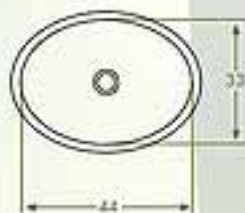

LÍNEA BAÑO
LAVATORY SERIES

BAJO MESADA Y ENCASTRABLE | UNDERMOUNT & DROP-IN

Mi Pileta

▶ encastrables de LUJO | drop-in DELUXE series

451

15 3/4" x 11 1/2" x 6"

451 BR

15 3/4" x 11 1/2" x 6"

BR: Bronce | BR: Brass

452

10 1/4" x 6"

340

17 3/8" x 12 3/4" x 6"

453

11 7/8" x 6"

453 BR

15" x 11" x 5"

456

17 3/8" x 12 5/8" x 5"

457
457 BR

BR: Bronze | BR: Brass

13" x 9 1/2" x 5"

458
458 BR

BR: Bronze | BR: Brass

14 1/2" x 10 1/4" x 5"

459

17" x 11" x 5"