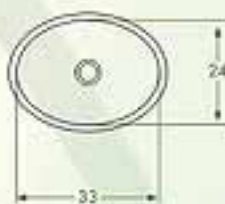

BR: Bronce | BR: Brass

452

10 1/4" x 6"

340

17 3/8" x 12 3/4" x 6"

453

11 7/8" x 6"

453 BR

BR: Bronze | BR: Brass

11 7/8" x 6"

▶ bajo mesada STANDARD | undermount STANDARD series

454
454 BR

BR: Bronze | BR: Brass

13" x 9 5/8" x 5"

455
455 BR

BR: Bronze | BR: Brass

15" x 11" x 5"

456

17 3/8" x 12 5/8" x 5"

457
457 BR

BR: Bronze | BR: Brass

13" x 9 1/2" x 5"

458
458 BR

BR: Bronze | BR: Brass

14 1/2" x 10 1/4" x 5"

459

17" x 11" x 5"