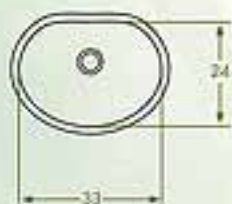

BR: Bronce | BR: Brass

452

10 1/4" x 6"

340

17 3/8" x 12 3/4" x 6"

453

11 7/8" x 6"

453 BR

BR: Bronze | BR: Brass

11 7/8" x 6"

▶ bajo mesada STANDARD | undermount STANDARD series

454
454 BR

BR: Bronze | BR: Brass

13" x 9 5/8" x 5"

455
455 BR

BR: Bronze | BR: Brass

15" x 11" x 5"

456

17 3/8" x 12 5/8" x 5"

457
457 BR

BR: Bronze | BR: Brass

13" x 9 1/2" x 5"

458
458 BR

BR: Bronze | BR: Brass

14 1/2" x 10 1/4" x 5"

459

17" x 11" x 5"