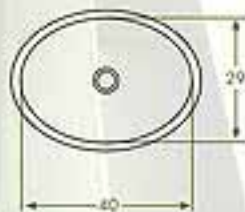

LÍNEA BAÑO
LAVATORY SERIES

BAJO MESADA Y ENCASTRABLE | UNDERMOUNT & DROP-IN

Mi Pileta

▶ encastrables de LUJO | drop-in DELUXE series

451

15 3/4" x 11 1/2" x 6"

451 BR

15 3/4" x 11 1/2" x 6"

BR: Bronce | BR: Brass

452

10 1/4" x 6"

340

17 3/8" x 12 3/4" x 6"

453

11 7/8" x 6"

453 BR

BR: Bronze | BR: Brass

11 7/8" x 6"

▶ bajo mesada STANDARD | undermount STANDARD series

454
454 BR

BR: Bronze | BR: Brass

13" x 9 5/8" x 5"

455
455 BR

BR: Bronze | BR: Brass

14 1/2" x 10 1/4" x 5"

459

17" x 11" x 5"