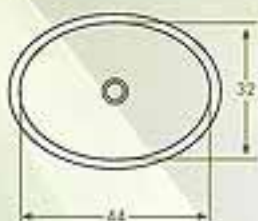

BR: Bronce | BR: Brass

452

10 1/4" x 6"

340

17 3/8" x 12 3/4" x 6"

453

11 7/8" x 6"

453 BR

BR: Bronze | BR: Brass

11 7/8" x 6"

▶ bajo mesada STANDARD | undermount STANDARD series

454
454 BR

BR: Bronze | BR: Brass

13" x 9 5/8" x 5"

455
455 BR

BR: Bronze | BR: Brass

15" x 11" x 5"

456

17 3/8" x 12 5/8" x 5"

457
457 BR

BR: Bronze | BR: Brass

13" x 9 1/2" x 5"

458
458 BR

BR: Bronze | BR: Brass

14 1/2" x 10 1/4" x 5"

459

17" x 11" x 5"