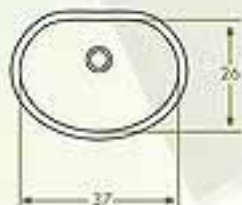

BR: Bronce | BR: Brass

452

10 1/4" x 6"

340

17 3/8" x 12 3/4" x 6"

453

11 7/8" x 6"

453 BR

BR: Bronze | BR: Brass

11 7/8" x 6"

▶ bajo mesada STANDARD | undermount STANDARD series

454
454 BR

BR: Bronze | BR: Brass

13" x 9 5/8" x 5"

455
455 BR

BR: Bronze | BR: Brass

15" x 11" x 5"

456

17 3/8" x 12 5/8" x 5"

457
457 BR

BR: Bronze | BR: Brass

13" x 9 1/2" x 5"

458
458 BR

BR: Bronze | BR: Brass

14 1/2" x 10 1/4" x 5"

459

17" x 11" x 5"