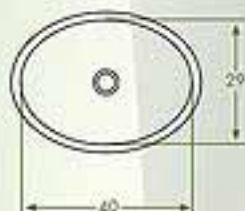

LÍNEA BAÑO
LAVATORY SERIES

BAJO MESADA Y ENCASTRABLE | UNDERMOUNT & DROP-IN

Mi Pileta

▶ encastrables de LUJO | drop-in DELUXE series

451

15 3/4" x 11 1/2" x 6"

451 BR

15 3/4" x 11 1/2" x 6"

BR: Bronce | BR: Brass

452

10 1/4" x 6"

340

17 3/8" x 12 3/4" x 6"

453

11 7/8" x 6"

453 BR

15" x 11" x 5"

456

17 3/8" x 12 5/8" x 5"

457
457 BR

BR: Bronze | BR: Brass

13" x 9 1/2" x 5"

458
458 BR

BR: Bronze | BR: Brass

14 1/2" x 10 1/4" x 5"

459

17" x 11" x 5"